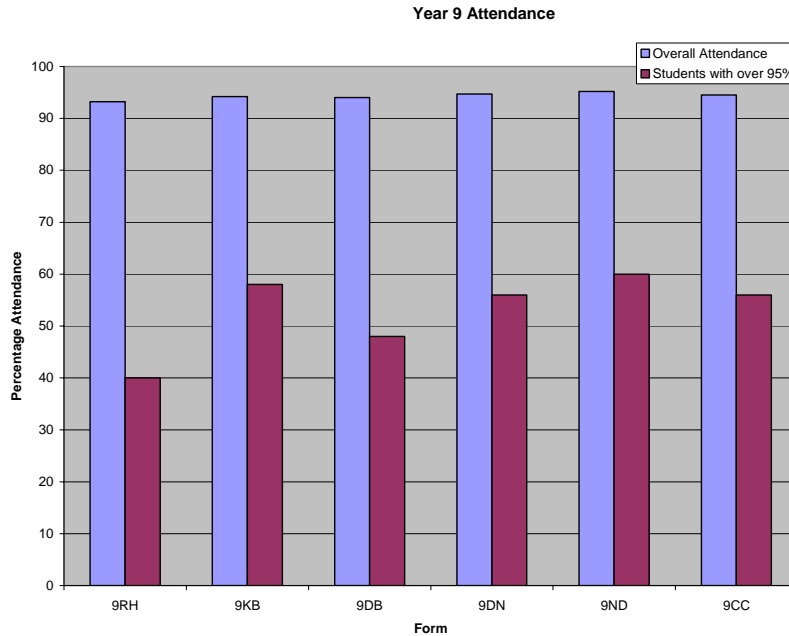

Year 9 Attendance

100% Attendance

Lewis Appleby
Alice Butler
Matthew Caton
Nathan Cooper

Grace Eaton
Samantha Gallimore
Heather Hulme
Eloise Litherland

Callum Scarlett
Kimberley Thorley
Katie Walkeden

Over 95% Attendance