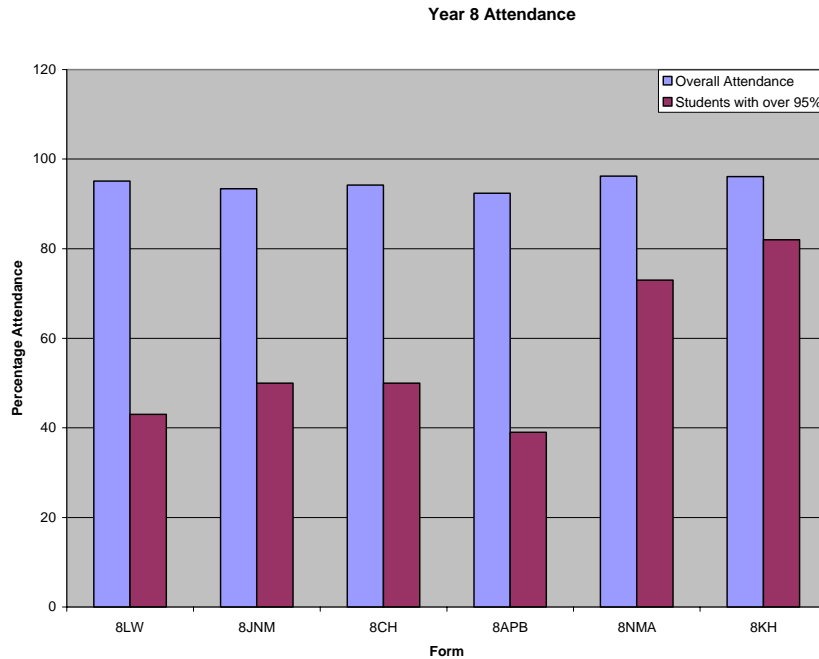

# Year 8 Attendance

## 100% Attendance

Melissa Booth  
Jaimee Brough  
Emily Bunn

Katie Durber  
Dario Hopley  
Bethany Jones

Lucy Jones  
Emma Kirkham  
Olivia Knight

## Over 95% Attendance

Jade Allcock	98.4%	Ben Garside	98.7%	Leia Plimbley	97.8%
Abi Bancroft	96.9%	Emily Garside	95.6%	April Preece	95%
Jack Batho	95.6%	Scott Gibson	97.2%	Josh Pugh	98.7%
Vanessa Bebbington	95%	Samantha Green	98.1%	Louis Purchase	98.7%
Declan Bennett	96.8%	Michael Grocott	98.4%	Thomas Rigby	99.7%
Jade-Emma Betley	96.2%	Emily Gourdjian	98.7%	Danny Ryder	98.1%
Rosalie Bloor	97.5%	Danielle Green	99.1%	Katie Savage	96.5%
Megan Bourne	99.7%	Jordon Hackney	97.5%	Tom Scott	97.5%
Lewis Braddock-Cooper	95%	Ashleigh Hancock	96.5%	Chelsea Screen	96.5%
Amy Bryan	99.7%	Ryan Harrison	97.2%	Ben Sharp	96.8%
Lucy Bucknall	96.8%	Charly Hassell	96.2%	Ben Stanaway	99.1%
Andrew Bunn	95.6%	Linsey Holloway	97.2%	Cymone Storer	97.2%
Lauren Butler	98.4%	Terri Houghton	98.4%	Charlotte Taylor	98.7%
James Carr	98.1%	Jack Hughes	97.2%	Ameliya Trigg-Burgess	97.2%
Abigail Carter	97.5%	Gemma Johnson	99.4%	Rebecca Walker	95.6%
Declan Conlon	98.1%	Harry Johnson	97.8%	Elisha Walklate	95.9%
Jordan Creve	97.8%	Nicola Jones	96.2%	Courtney Whitehead	99.4%
Rebecca Dawson	97.8%	Jake Kelsall	97.5%	Lauren-Rose Wight	99.4%
Haydon Edgar	98.7%	Joshua Knapper	96.8%	David Wilshaw	95.6%
Kieran Edgerton	98.4%	Ashleigh Longmore	96.2%	Martin Woodward	97.5%
Joe Facey	98.4%	Louis Meakin	97.5%	Victoria Wright	95.6%
Jacques Fielding	95.6%	Jack Moran	97.8%	Josie Zicari	97.8%
Oliver Gardner	98.7%				